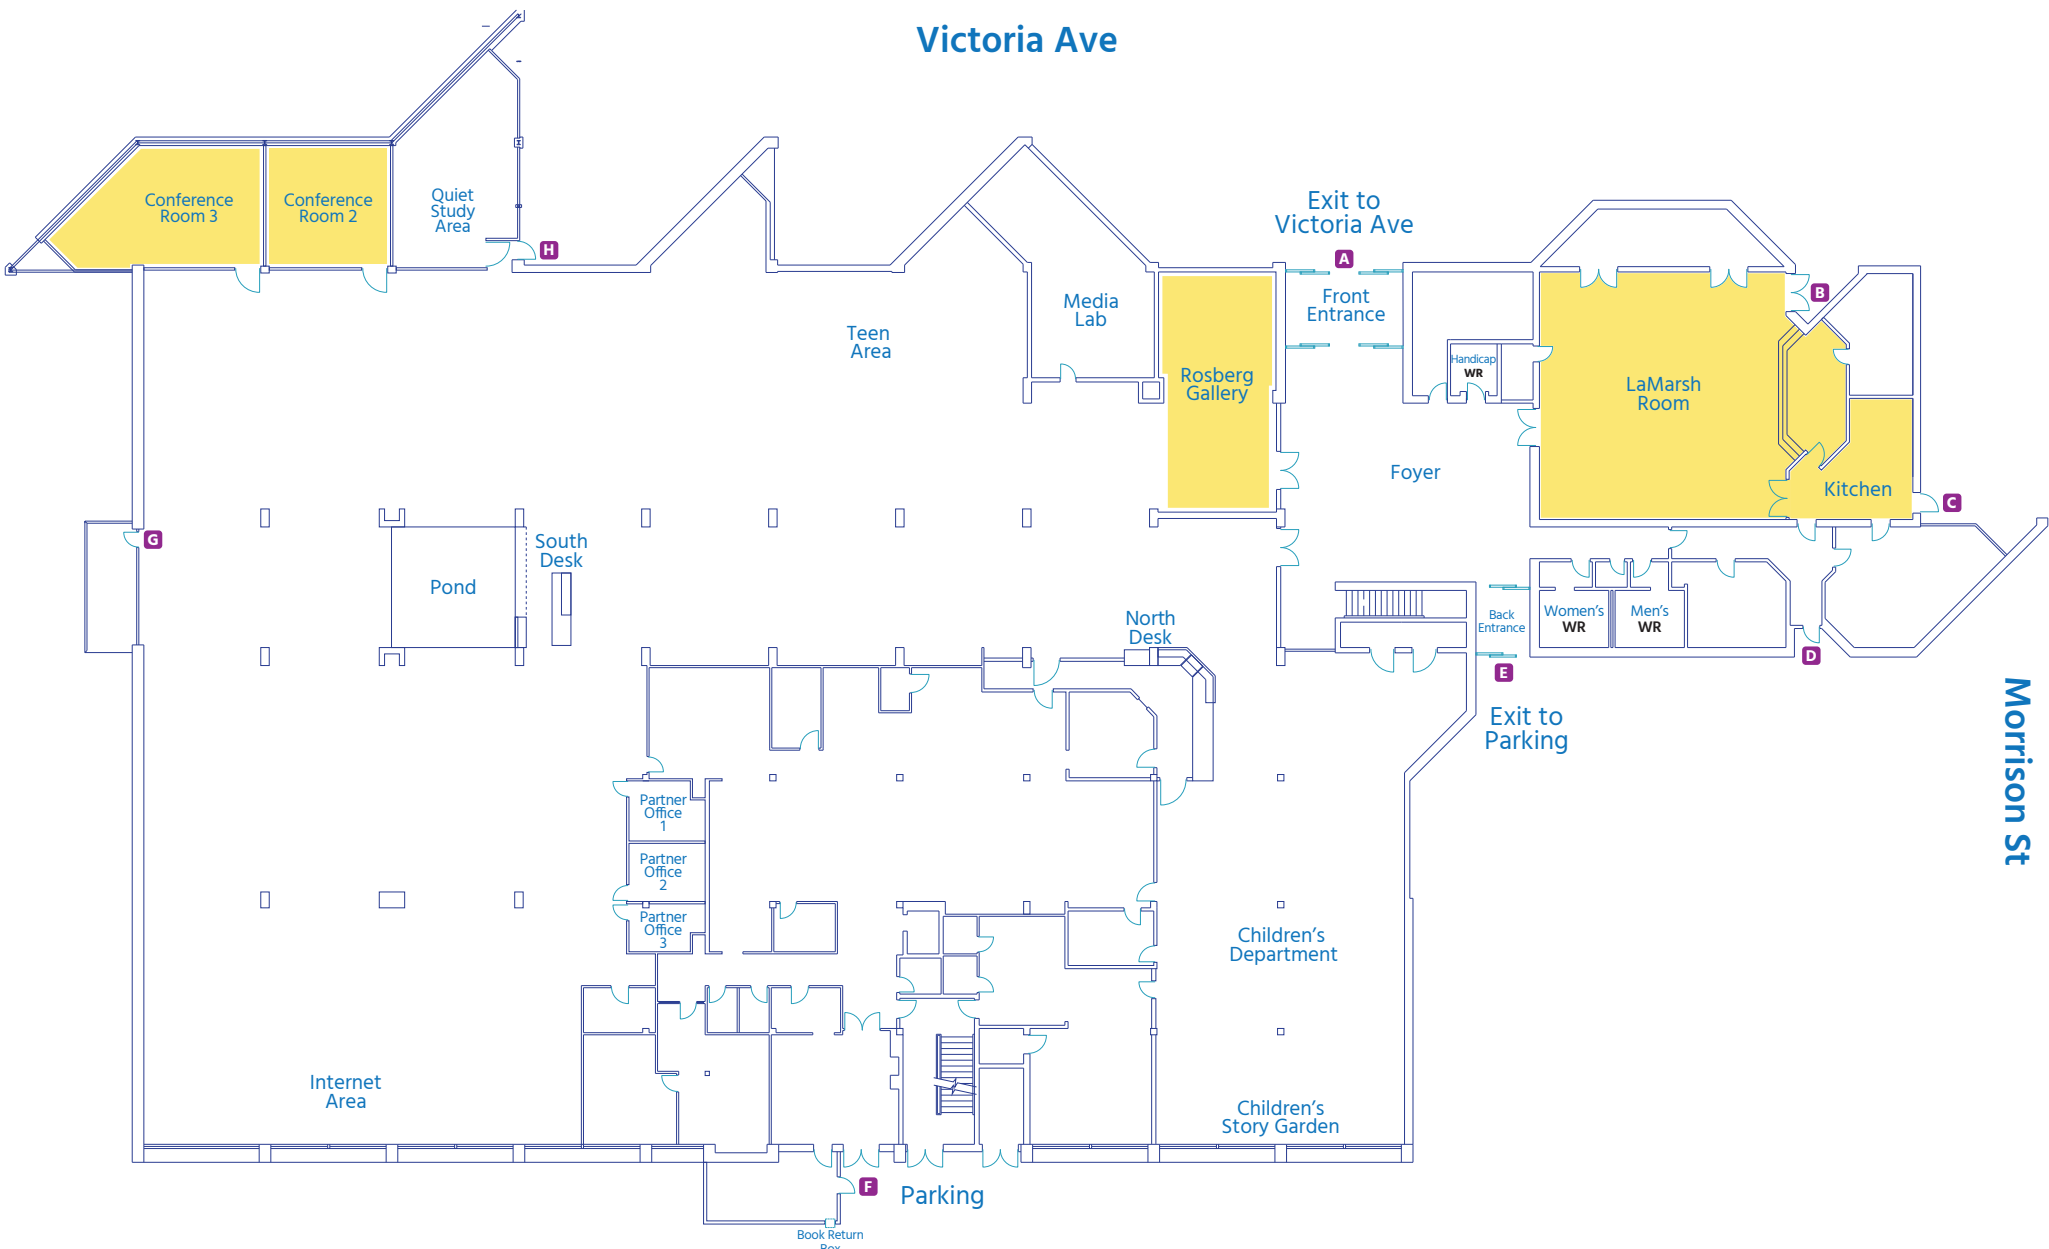

# MAIN FLOOR

VICTORIA AVENUE BRANCH  
NIAGARA FALLS PUBLIC LIBRARY

## Fire exit locations

- A** Main entrance
- B** LaMarsh Room
- C** Kitchen - LaMarsh Room
- D** East side - North
- E** Back Entrance
- F** East side - Greenhouse
- G** South side - Rock Garden
- H** West Side - Victoria Ave

- WR** Washrooms
- Community Space Rentals**

Buckley Ave - Parking Lot Entrance